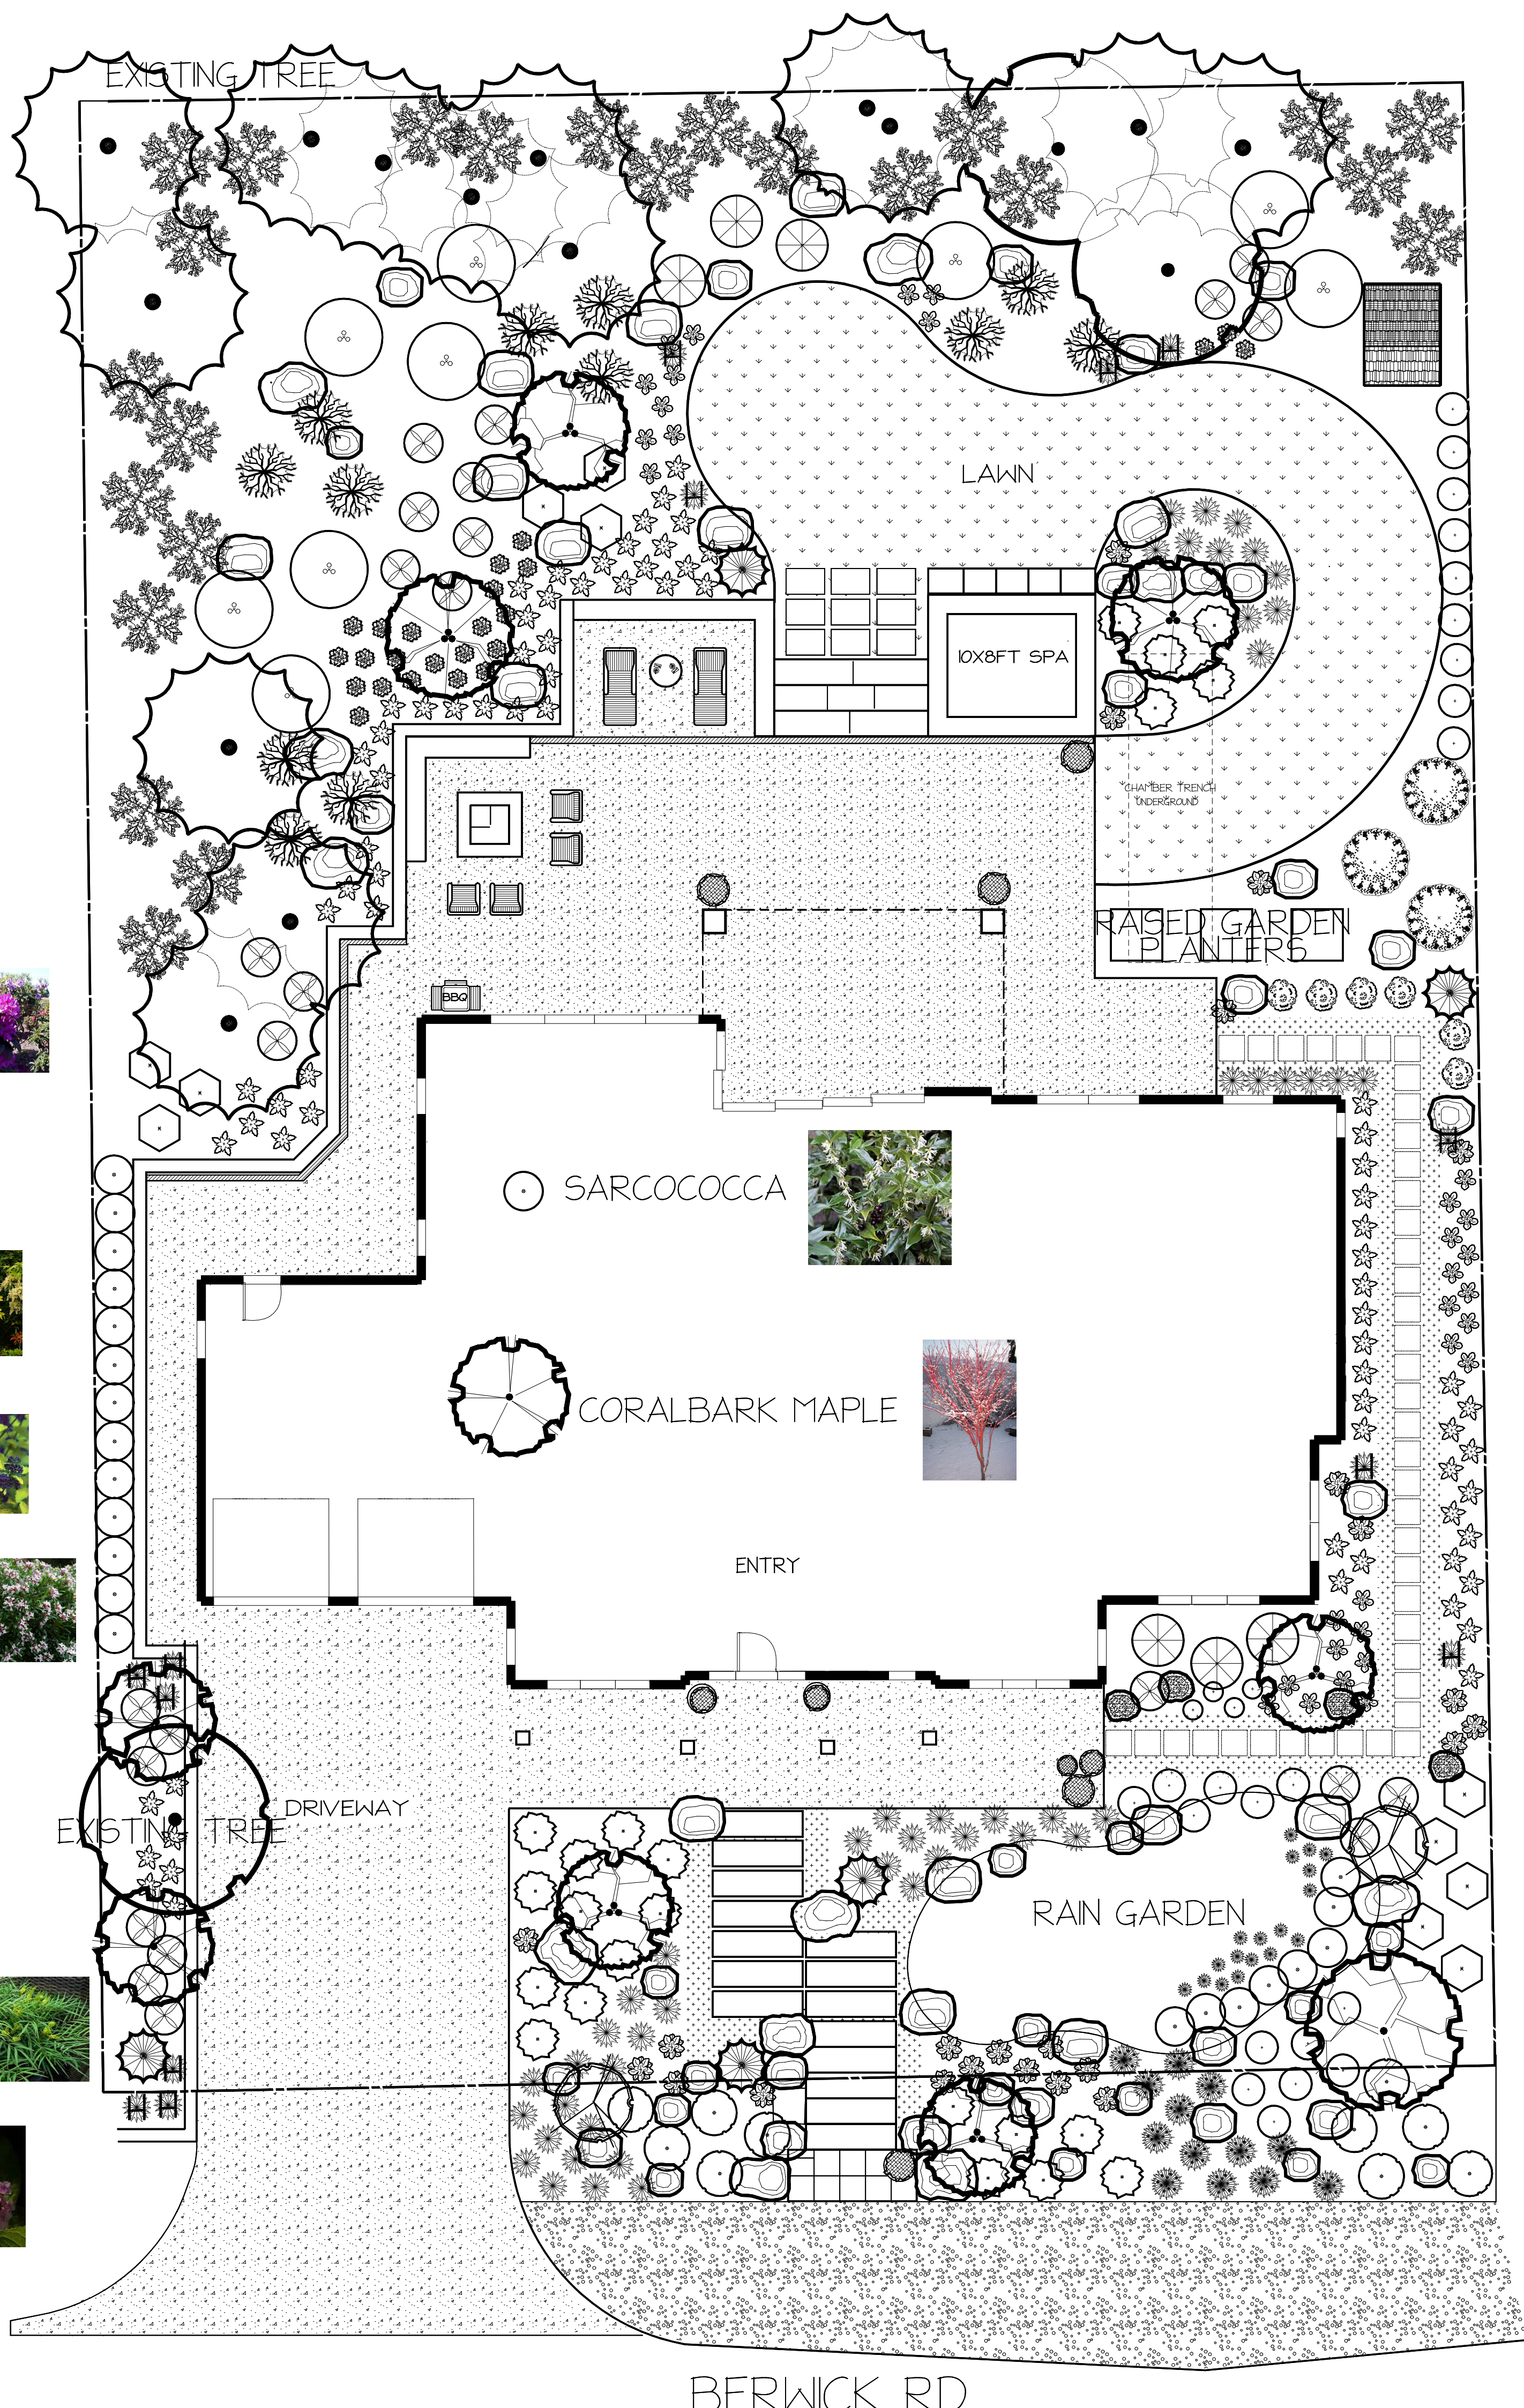

-  KATSURA TREE 
-  FLOWERING DOGWOOD 
-  BLOODGOOD MAPLE 
-  MOUNTAIN HEMLOCK 
-  DWARF FRUIT TREES
-  SCHIPPKA LAUREL 
-  RHODODENDRON - ASSORTED 
-  DIANE WITCH HAZEL 
-  SUNDANCE MEXICAN ORANGE 
-  SUNSHINE BLUE CARYOPTERIS 
-  ETERNAL FRAGRANCE DAPHNE 
-  PHENOMENAL LAVENDER 
-  VARIEGATED PIERIS 
-  SOFT CARESS OREGON GRAPE 
-  HYDRANGEA - ASSORTED 
-  SWORD FERN 
-  HOSTA - ASSORTED 
-  ASTILBE 
-  JAPANESE FOREST GRASS 
-  COPPER SEDGE 
-  NORTH COUNTRY DWARF BLUEBERRY 

-  DWARF MONDO GRASS 
-  HAMELN FOUNTAIN GRASS 
-  ASSORTED PERENNIAL 

SMITH RESIDENCE
 PLANTING PLAN
 LAKE OSWEGO, OREGON

MARCH 7, 2017
 PLAN REVISION R10