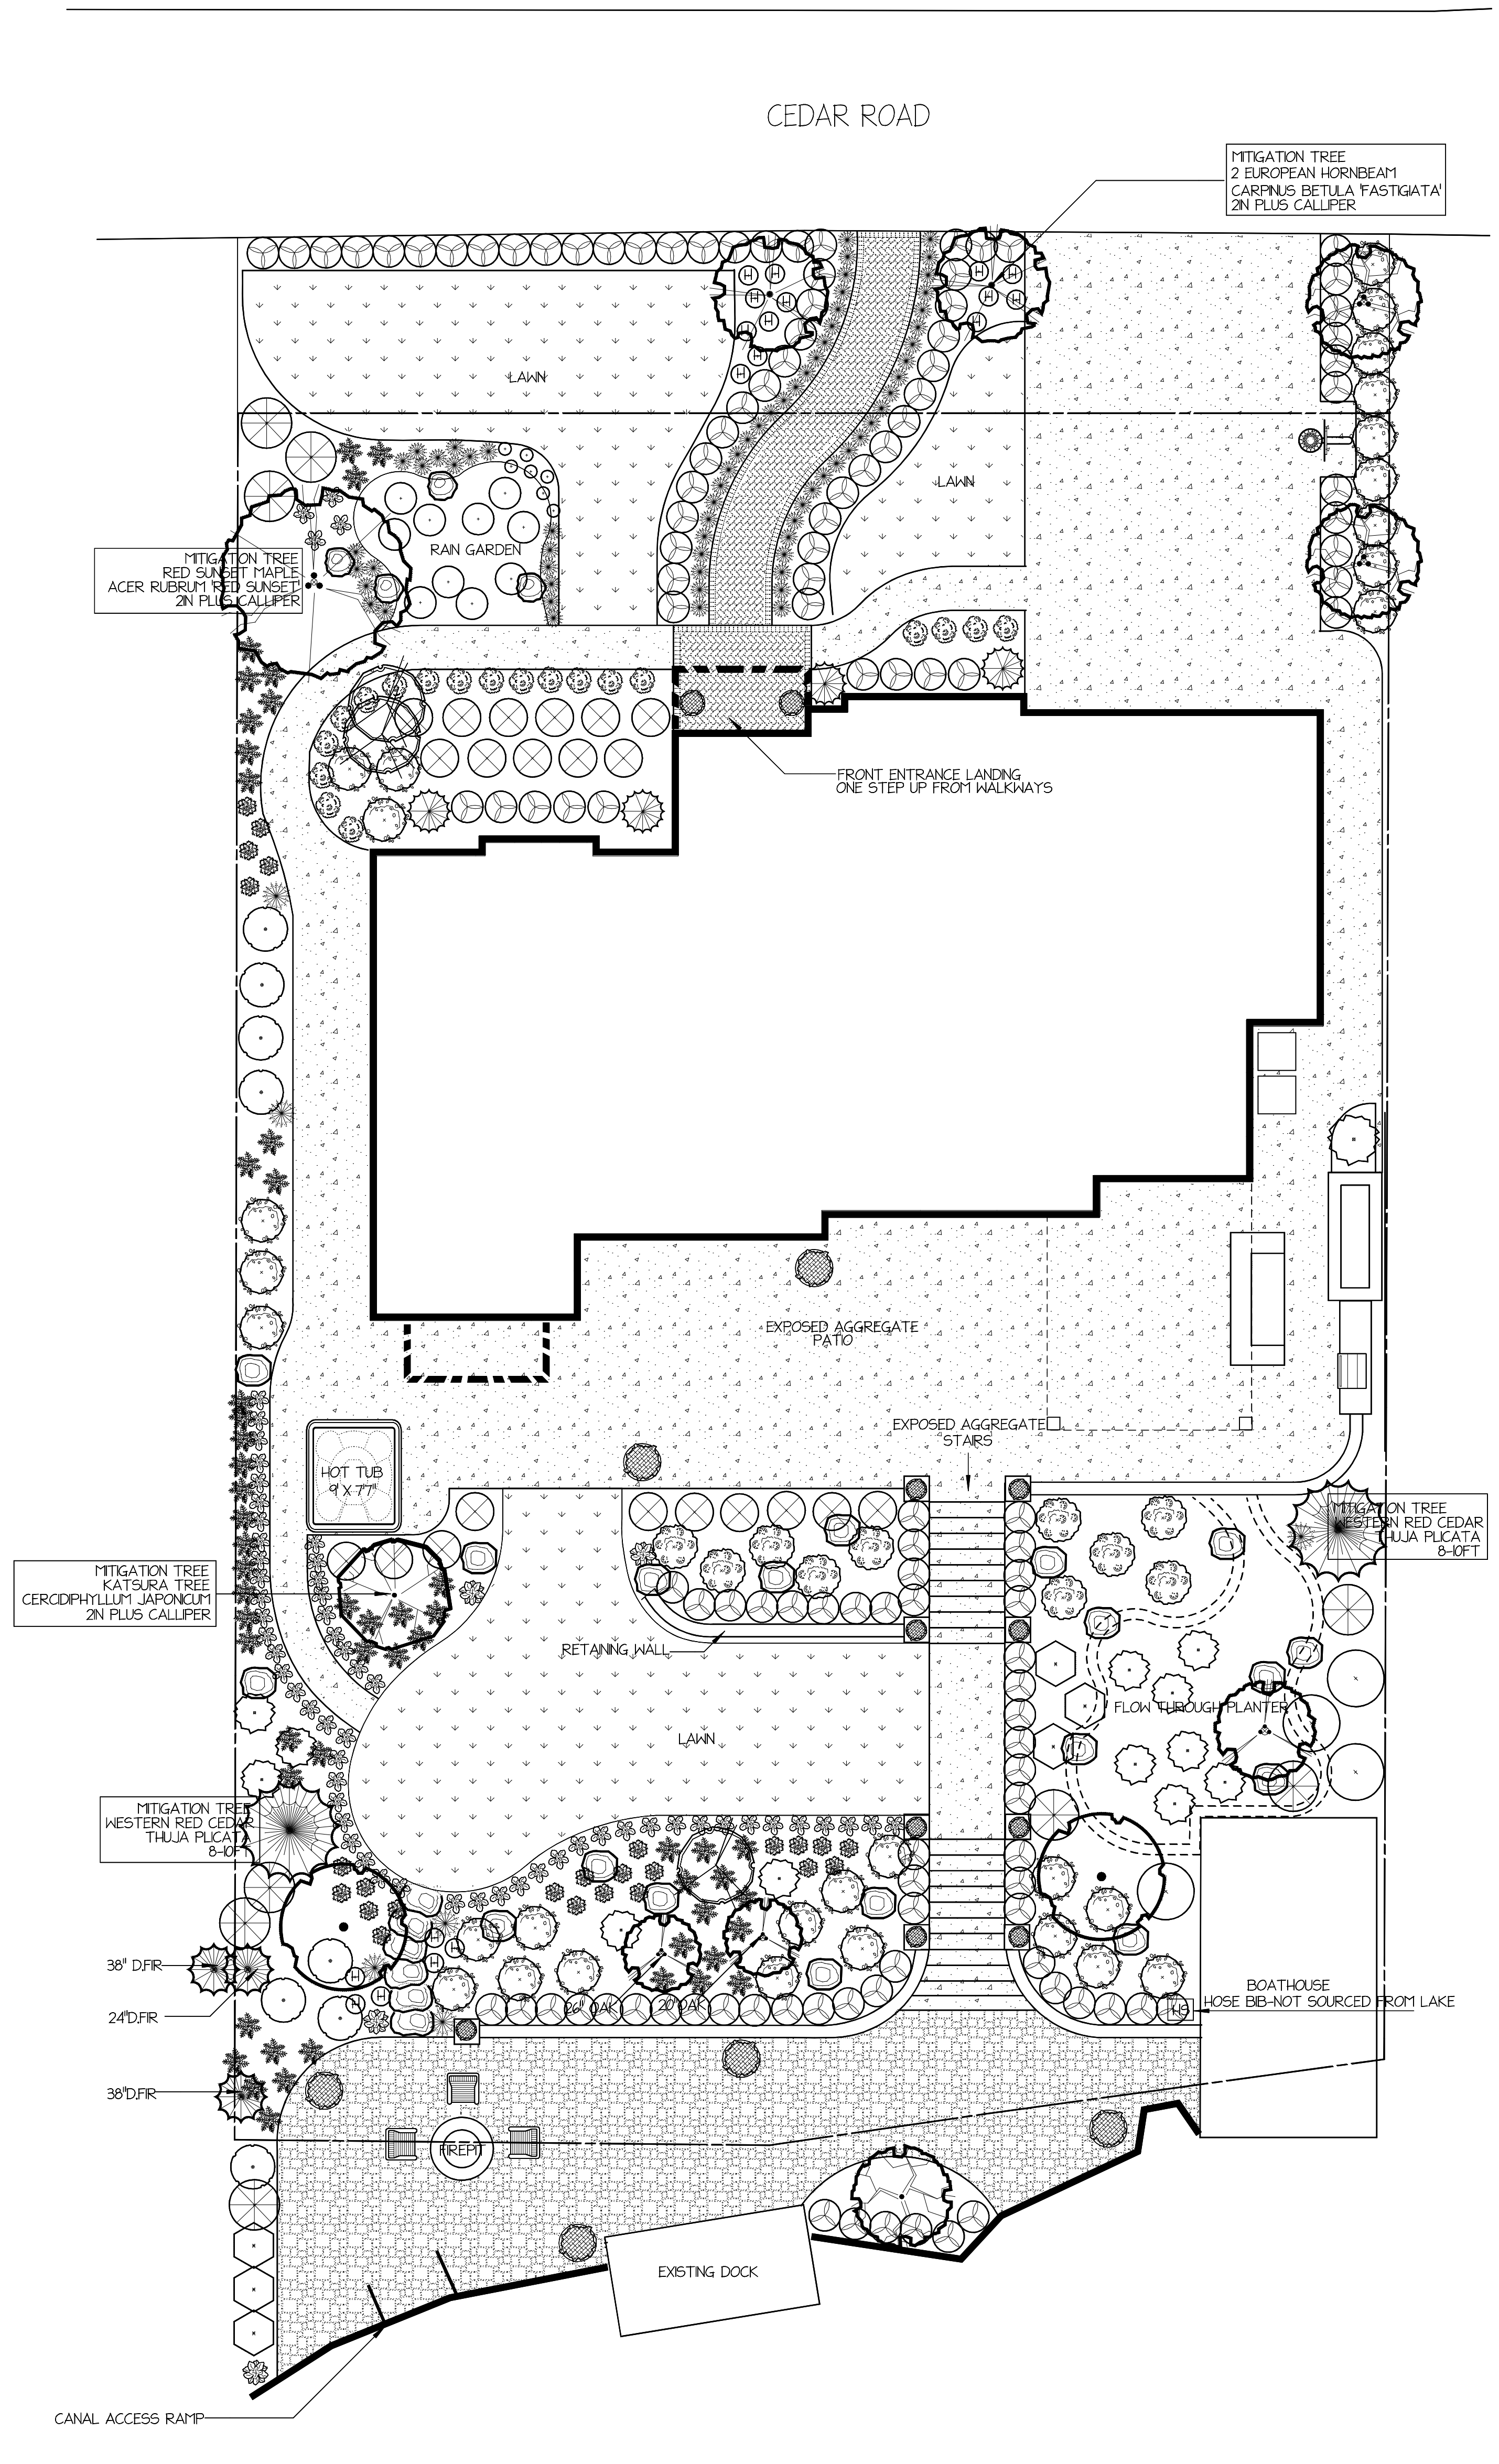

PLANT LIST

-  SILVER DRAGON LIRIOPE
-  VAREGATED JAPANESE FOREST GRASS
-  PHENOMENAL LAVENDER
-  BRIDAL VEIL ASTILBE
-  HELLEBORE
-  PATRIOT HOSTA
-  CALLA LILY
-  SWORD FERN
-  ENGLISH BOXWOOD
-  ETERNAL FRAGRANCE DAPHNE
-  SWEETBOX
-  WINTER DAPHNE
-  GULF STREAM NANDINA
-  ASSORTED HYDRANGEA
-  ASSORTED HYBRID T ROSE
-  WHITE KIDDE FLOWERING CURRANT
-  ITALIAN CYPRESS
-  ASSORTED RHODODENDRON
-  CRAPEMYRTLE
-  RED WEEPING JAPANESE MAPLE
-  VINE MAPLE
-  BLOODGOOD JAPANESE MAPLE

SCALE: 1" = 8'

WEILER RESIDENCE PLANTING PLAN LAKE OSWEGO, OREGON

DATE: 1/9/17
REVISION R3